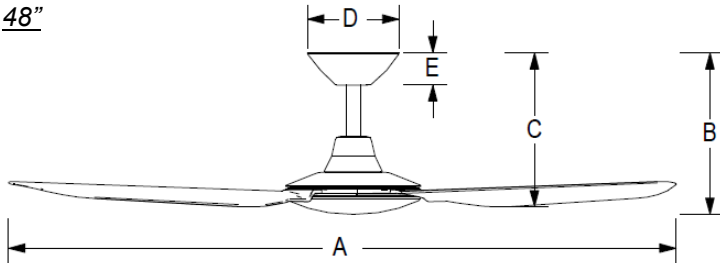

PIXIEM098 - Pixie HPI Ceiling Fan Module

48"

	Speed 1	Speed 2	Speed 3	Speed 4	Speed 5	Speed 6	Speed 7	Speed 8	Speed 9
RPMS	78	92	165	177	197	208	221	224	228
WATTS	3.5	4.2	9.7	12.7	15.7	18.6	21.6	23.7	25.3

56"

	Speed 1	Speed 2	Speed 3	Speed 4	Speed 5	Speed 6	Speed 7	Speed 8	Speed 9
RPMS	81	99	137	162	172	180	190	195	201
WATTS	3.5	4.2	9.7	12.7	15.7	18.6	21.6	23.7	25.3

Dimensions

48"

A	B	C	D	E
1220mm	310mm	300mm	168mm	60mm

56"

A	B	C	D	E
1420mm	310mm	300mm	168mm	60mm