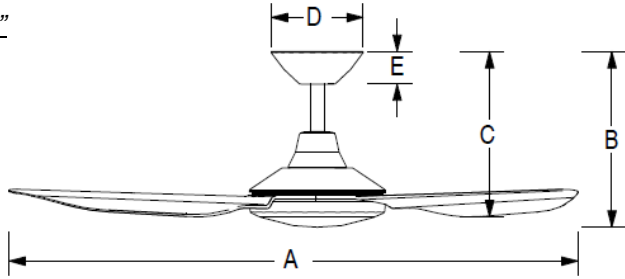

Down Rod 26mm diameter (includes wire harness)

- DC2480 - 91cm White Downrod
- DC2481 - 91cm Black Downrod
- DC2482 - 91cm B/Alum Downrod
- DC2490 - 180cm White Downrod
- DC2491 - 180cm Black Downrod
- DC2492 - 180cm B/Alum Downrod

WIFIM099 - Smart WiFi Module

PIXIEM098 - Pixie HPI Ceiling Fan Module

48"

	Speed 1	Speed 2	Speed 3	Speed 4	Speed 5	Speed 6	Speed 7	Speed 8	Speed 9
RPMS	78	92	165	177	197	208	221	224	228
WATTS	3.5	4.2	9.7	12.7	15.7	18.6	21.6	23.7	25.3

56"

	Speed 1	Speed 2	Speed 3	Speed 4	Speed 5	Speed 6	Speed 7	Speed 8	Speed 9
RPMS	81	99	137	162	172	180	190	195	201
WATTS	3.5	4.2	9.7	12.7	15.7	18.6	21.6	23.7	25.3

Dimensions

48"

A	B	C	D	E
1220mm	335mm	300mm	168mm	60mm