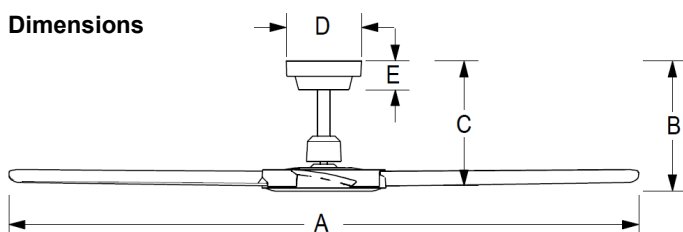

Weight Including Packaging:

Complete fan: 9.1kg

Packaging Dimensions (cm):

Complete Fan: 61.5L x 29W x 31.5H

Accessories (Supplied separately):

THD Down Rod 26mm diameter (includes wire harness)
DC2460 - 91cm White Downrod
DC2467 - 180cm White Downrod

Dimensions

A	B	C	D	E
1320mm	275mm	255mm	168mm	60mm