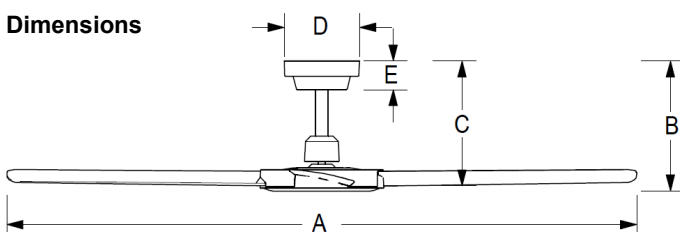

**Weight Including Packaging:**

Complete fan: 9.1kg

**Packaging Dimensions (cm):**

Complete Fan: 61.5L x 29W x 31.5H

**Accessories (Supplied separately):**

- THD Down Rod 26mm diameter (includes wire harness)
- DC2460 - 91cm White Downrod
- DC2461 - 91cm Black Downrod
- DC2462 - 91cm B/Alum Downrod
- DC2467 - 180cm White Downrod
- DC2468 - 180cm Black Downrod
- DC2469 - 180cm B/Alum Downrod

38° Ceiling Kit (for pitched ceilings)

- 080 - Ceiling Kit White 38°
- 082 - Ceiling Kit Painted Silver 38°
- 083 - Ceiling Kit Black 38°

009 - T-Hook for ceiling roses

DCWC240 - 240V DC Wall Controller

WIFIM099 - Smart WiFi Module

**Dimensions**

A	B	C	D	E
1520mm	310mm	300mm	168mm	60mm