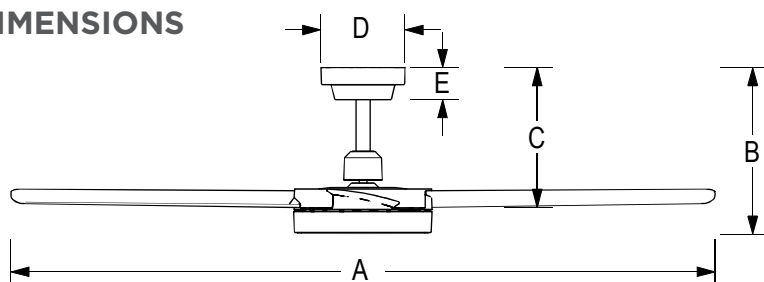

Blades: 1320mm (52")
Materials: ABS polymer UV stabilised
Blade Pitch: 12°

Weight Including Packaging:

Complete fan: 9.8kg

Packaging Dimensions (cm):

Complete Fan: 61.5L x 29W x 31.5H

	Speed 1	Speed 2	Speed 3	Speed 4	Speed 5	Speed 6	Speed 7	Speed 8	Speed 9
RPMS	79	93	150	159	174	189	199	209	214
WATTS	2.7	3.8	9.6	12.5	15.4	17.6	21.1	22.5	25.3
AIRFLOW (CMH)	4953	5943	9734	11001	11987	12254	13954	14038	15101

* CMH = Cubic Meters per Hour

DIMENSIONS

A	1320mm
B	315mm
C	255mm
D	168mm
E	60mm