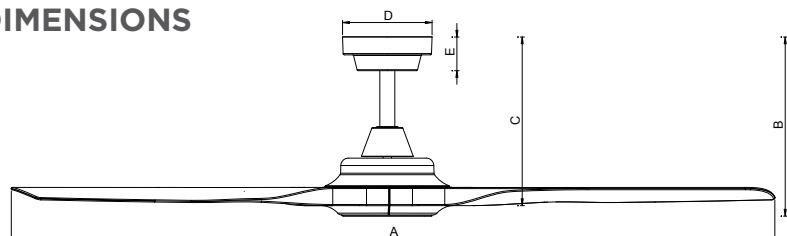

Weight Including Packaging:

Complete fan: 8.3kg

Packaging Dimensions (cm):

Complete Fan: 790L x 320W x 260H

	Speed 1	Speed 2	Speed 3	Speed 4	Speed 5	Speed 6	Speed 7	Speed 8	Speed 9
RPMS	78	102	116	134	147	160	172	179	188
WATTS	3.5	6.4	8.0	12.7	16.7	21.8	26.9	30.2	35
AIRFLOW (CMH)	4578	5006	5580	6857	8760	9840	10970	12060	16272

* CMH = Cubic Meters per Hour

DIMENSIONS

A	1520mm
B	320mm
C	300mm
D	158mm
E	60mm