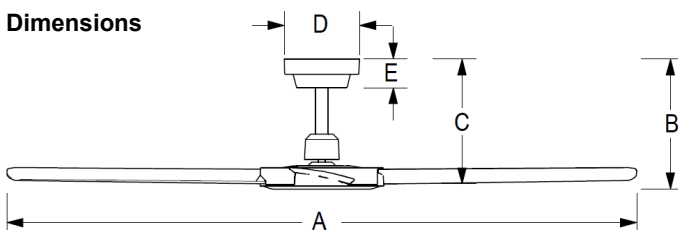

Dimensions

A	B	C	D	E
1320mm	275mm	255mm	168mm	60mm