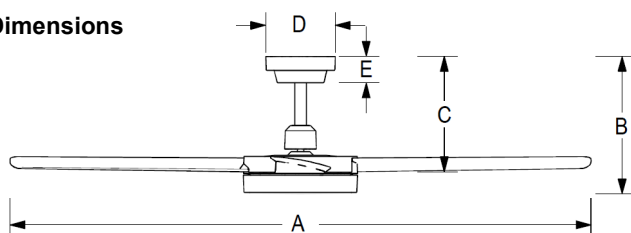

Dimensions

A	B	C	D	E
1320mm	315mm	255mm	168mm	60mm