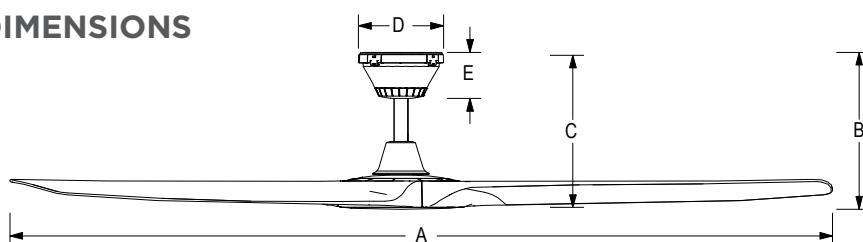

Blades: Sizes: 1320mm (52")
Materials: ABS Polymer & UV stabilised
Blade Pitch: 11°

Weight Including Packaging:

Complete fan: 6.6kg

Packaging Dimensions (cm):

Complete Fan: 69L x 30W x 27H

	Speed 1	Speed 2	Speed 3	Speed 4	Speed 5	Speed 6	Speed 7	Speed 8	Speed 9
RPMS	82	93	145	160	165	177	185	191	195
WATTS	2.0	4.0	7.3	11.5	13.5	14.8	16.0	18.1	19.5
AIRFLOW (CMH)	4358	5174	8644	10519	11395	12853	13007	13852	15643

* CMH = Cubic Meters per Hour

DIMENSIONS

A	1320mm
B	290mm
C	290mm
D	160mm
E	86mm