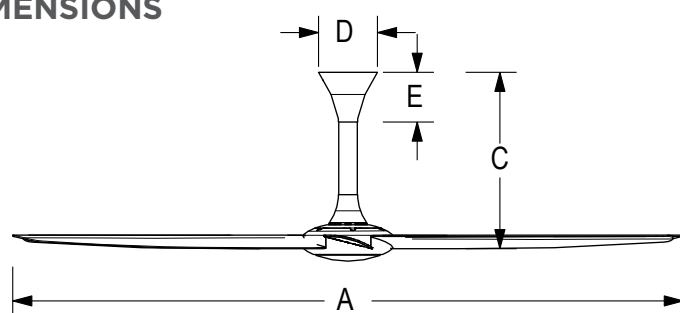

## Extra Information:

**Motor:** 190mm x 35mm DC motor  
 Made with high grade copper windings and silicone steel stator. Bearings are sealed to ensure quiet operation and long life.

**Blades:** 2220mm (86")  
 Materials: Aerodynamic wedge compression blades  
 Blade Pitch: 15°

## DIMENSIONS

A	2220mm
B	500mm
C	450mm
D	192mm
E	130mm